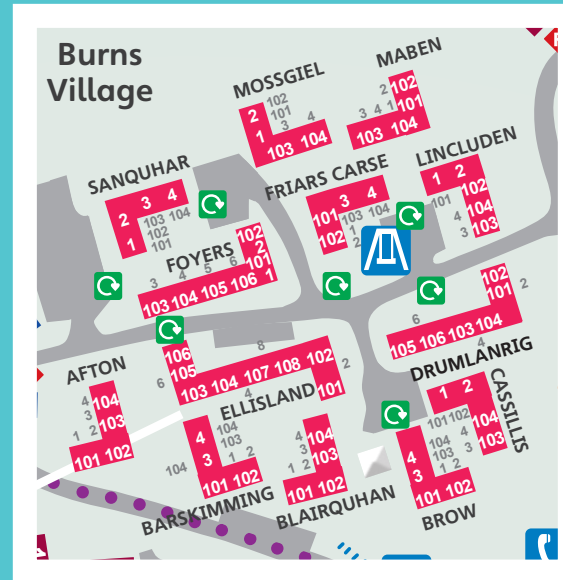

Map key

Food and drink

- THE BRIGS OF AYR BAR & RESTAURANT
- LIGHTHOUSE BAR
- COOK'S FISH & CHIPS
- BURGER KING
- PAPA JOHN'S
- SEASIDE TREATS POP-UP DESSERTS
- BERTIE'S ICE CREAM VAN
FIND ME AROUND PARK
- MILLIE'S COOKIES
- CHOPSTIX
- CONTAINER BAR

Haven WiFi WiFi access available for casual internet browsing in our Briggs of Ayr bar and restaurant (inc terrace)

Please ensure you read and adhere to any safety messages or signage on or near the beach.